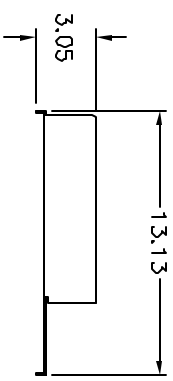

TOP VIEW

ISOMETRIC VIEW
KEYBOARD TRAY AND MOUSE PAD
SHOWN IN EXTENDED POSITION

FRONT VIEW

SIDE VIEW

REAR VIEW

DAWAC PRODUCTS INC. 3475 FT. SHERMAN, LOS ANGELES, CA 90007		THE INFORMATION AND DIMENSIONS GIVEN ON THESE DRAWINGS ARE THE PROPERTY OF DAWAC PRODUCTS INC. AND ARE NOT TO BE REPRODUCED OR TRANSMITTED IN ANY FORM OR BY ANY MEANS, ELECTRONIC OR MECHANICAL, INCLUDING PHOTOCOPYING, RECORDING, OR BY ANY INFORMATION STORAGE AND RETRIEVAL SYSTEM, WITHOUT THE WRITTEN PERMISSION OF DAWAC PRODUCTS INC.		SHELF, KEYBOARD W/ MOUSE PAD		PART NO. S.P.A. 19KSM		REVISIONS 1 OF 1		STATUS N/A		MATERIAL N/A FINISH: RAW (NON-FINISHED) MAX. BEND: R=0.001 RELIEF: 0.000 A/R UNLESS OTHERWISE SPECIFIED	
						DRAWN BY: DATE: 07/25/2001							