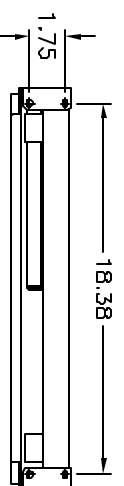

TOP VIEW

ISOMETRIC VIEW
KEYBOARD TRAY AND MOUSE PAD
SHOWN IN EXTENDED POSITION

FRONT VIEW

SIDE VIEW

REAR VIEW

DAWAC PRODUCTS INC. 3475 FT. SHERMAN, LOS ANGELES, CA 90007		THE INFORMATION AND DIMENSIONS GIVEN ON THESE DRAWINGS ARE THE PROPERTY OF DAWAC PRODUCTS INC. AND ARE NOT TO BE REPRODUCED OR TRANSMITTED IN ANY FORM OR BY ANY MEANS, ELECTRONIC OR MECHANICAL, INCLUDING PHOTOCOPYING, RECORDING, OR BY ANY INFORMATION STORAGE AND RETRIEVAL SYSTEM, WITHOUT THE WRITTEN PERMISSION OF DAWAC PRODUCTS INC.		SHELF, KEYBOARD W/ MOUSE PAD		PART NO. S.P.A. 19KSM		REVISIONS 1 OF 1		STATUS N/A		MATERIAL N/A FINISH: RAW (NON-FINISHED) MAX. BEND: R=0.001 RELIEF: 0.000 A/R UNLESS OTHERWISE SPECIFIED	
						DRAWN BY: DATE: 07/25/2001							