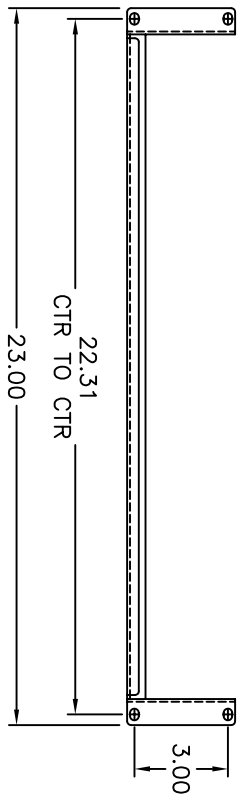

REAR VIEW

SIDE VIEW

DAMAC
PRODUCTS INC.
LA HABRA, CA 90638

SHLELF, CANTILEVERED
23" x 10" x 3.46"
RACK, PERFORATED

PART NO. SRS2310P-3
DRAWN BY: DMS
DATE: 11.28.2000

CHECKED BY: RG
SHEET 1 OF 1

SCALE: N/A
MATERIAL: N/A
FINISH: POWDER-COATED BLACK
MAX BEND R=0.50; RELIEF=0.060 A/R.
UNLESS OTHERWISE SPECIFIED