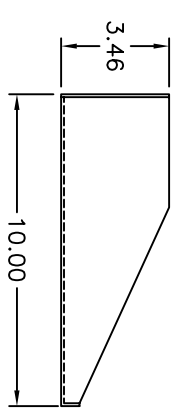

SIDE VIEW

DAMAC
PRODUCTS INC.
LA HABRA, CA 90638

SHLELF, CANTILEVERED
23" x 10" x 3.46"
RACK, PERFORATED

PART NO. SRS2310P-3
DRAWN BY: DMS
DATE: 11.28.2000

CHECKED BY: RG
SHEET 1 OF 1

SCALE: N/A
MATERIAL: N/A
FINISH: POWDER-COATED BLACK
MAX BEND R=0.50; RELIEF=0.060 A/R.
UNLESS OTHERWISE SPECIFIED