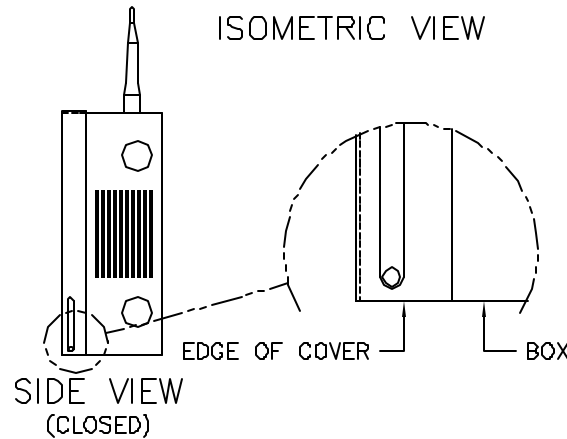

WD SERIES ENCLOSURE  
WD10Z20567-X ACCESS POINT ENCLOSURE FOR HISD

TOP VIEW

ISOMETRIC VIEW

FRONT VIEW

SIDE VIEW (OPEN)

SIDE VIEW (CLOSED)

OUTSIDE DIMENSIONS 10"H x 10"W x 4"D

BOX VENTED TOP  
VENTED BOTTOM  
VENTED SIDES

DOOR TYPE SOLID SWING-DOWN  
LOCKABLE

ACCESSORIES REMOVABLE SUB-PANEL  
DESIGNED TO SECURE  
A CISCO AIRONET 1200 SERIES  
WIRELESS ACCESS POINT HUB

COLOR BLACK, GRAY, IVORY  
(POWDER COATED)

MAT'L 18 GA.

<b>DAMAC</b> PRODUCTS INC. 14 MERRILL DR. KOBLES TOLSON, MD 21141 ALL DIM. ARE IN INCHES UNLESS OTHERWISE SPECIFIED	ALL INFORMATION ARE PROPRIETARY DATA OF DAMAC PRODUCTS INC. ANY REPRODUCTION/USE IN ANY FORM MUST HAVE PRIOR WRITING AGREEMENT W/ DAMAC.	ENCLOSURE, ACCESS POINT	PART NO.	CHECKED	SCALE	MATERIAL:
		10.00 x 10.00 x 4.00	WD10Z20567-X	BY: RG	N/A	N/A
			DATE:	DRWEN:	REV:	FINISH: N/A
			05.04.2004		1 OF 1	MAX BEND R=.030. RELIEF=.060 A/R. UNLESS OTHERWISE SPECIFIED