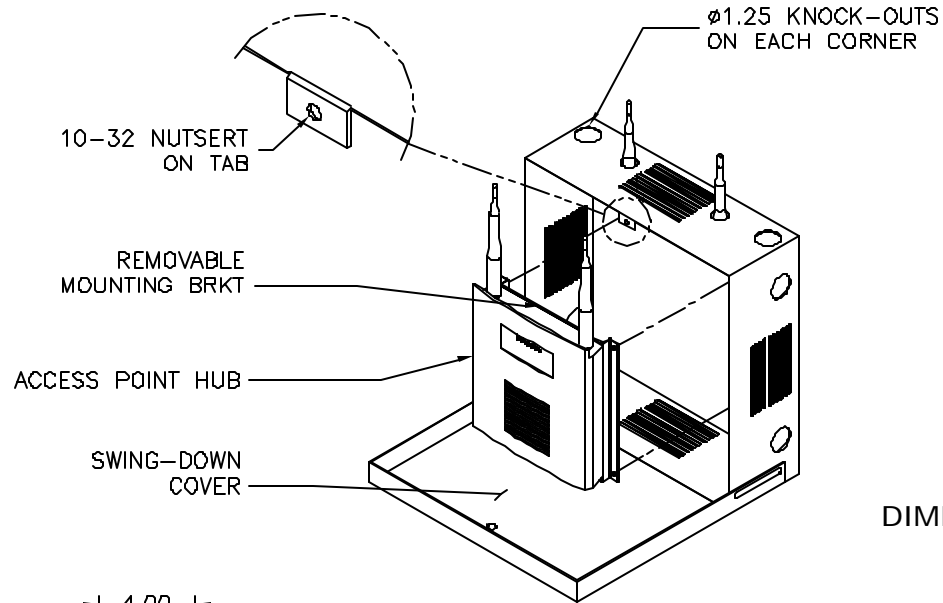

WD SERIES ENCLOSURE  
WD10Z20567-X ACCESS POINT ENCLOSURE FOR HISD

TOP VIEW

ISOMETRIC VIEW

FRONT VIEW

SIDE VIEW (OPEN)

SIDE VIEW (CLOSED)

OUTSIDE DIMENSIONS 10"H x 10"W x 4"D

BOX VENTED TOP  
VENTED BOTTOM  
VENTED SIDES

DOOR TYPE SOLID SWING-DOWN  
LOCKABLE

ACCESSORIES REMOVABLE SUB-PANEL  
DESIGNED TO SECURE  
A CISCO AIRONET 1200 SERIES  
WIRELESS ACCESS POINT HUB

COLOR BLACK, GRAY, IVORY  
(POWDER COATED)

MAT'L 18 GA.

<b>DAMAC</b> PRODUCTS INC. 14 MERRILL DR. KOBLES TOLSON, MD 21141 ALL DIM. ARE IN INCHES UNLESS OTHERWISE SPECIFIED	ALL INFORMATION ARE PROPRIETARY DATA OF DAMAC PRODUCTS INC. ANY REPRODUCTION/USE IN ANY FORM MUST HAVE PRIOR WRITING AGREEMENT W/ DAMAC.	ENCLOSURE, ACCESS POINT	PART NO.	CHECKED	SCALE	MATERIAL:
		10.00 x 10.00 x 4.00	WD10Z20567-X	BY: RG	N/A	N/A
			DATE:	DRWEN:	REV:	FINISH: N/A
			05.04.2004		1 OF 1	MAX BEND R=.030. RELIEF=.060 A/R. UNLESS OTHERWISE SPECIFIED