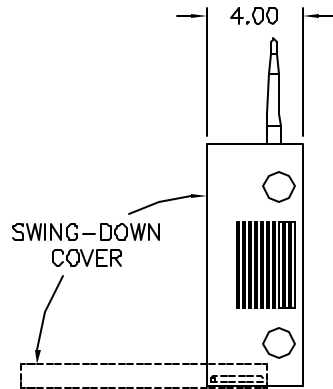

WD SERIES ENCLOSURE  
WD10Z20567-X ACCESS POINT ENCLOSURE FOR HISD

TOP VIEW

ISOMETRIC VIEW

FRONT VIEW

SIDE VIEW (OPEN)

SIDE VIEW (CLOSED)

OUTSIDE DIMENSIONS 10"H x 10"W x 4"D

BOX VENTED TOP  
VENTED BOTTOM  
VENTED SIDES

DOOR TYPE SOLID SWING-DOWN  
LOCKABLE

ACCESSORIES REMOVABLE SUB-PANEL  
DESIGNED TO SECURE  
A CISCO AIRONET 1200 SERIES  
WIRELESS ACCESS POINT HUB

COLOR BLACK, GRAY, IVORY  
(POWDER COATED)

MAT'L 18 GA.

<b>DAMAC</b> PRODUCTS INC. 14 MERRILL DR. KOBLES TOLSON, MD 21141 ALL DIM. ARE IN INCHES UNLESS OTHERWISE SPECIFIED	ALL INFORMATION ARE PROPRIETARY DATA OF DAMAC PRODUCTS INC. ANY REPRODUCTION/USE IN ANY FORM MUST HAVE PRIOR WRITING AGREEMENT W/ DAMAC.	ENCLOSURE, ACCESS POINT	PART NO.	CHECKED	SCALE	MATERIAL:
		10.00 x 10.00 x 4.00	WD10Z20567-X	BY: RG	N/A	N/A
			DATE:	DRWEN:	REV:	FINISH: N/A
			05.04.2004		1 OF 1	MAX BEND R=.030. RELIEF=.060 A/R. UNLESS OTHERWISE SPECIFIED