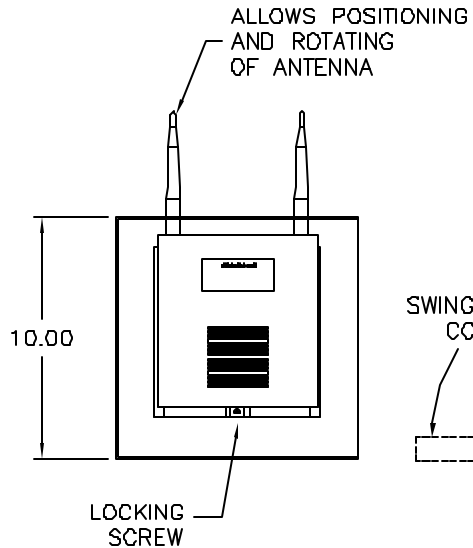

WD SERIES ENCLOSURE  
WD10Z20567-X ACCESS POINT ENCLOSURE FOR HISD

TOP VIEW

ISOMETRIC VIEW

FRONT VIEW

SIDE VIEW (OPEN)

SIDE VIEW (CLOSED)

OUTSIDE DIMENSIONS 10"H x 10"W x 4"D

BOX VENTED TOP  
VENTED BOTTOM  
VENTED SIDES

DOOR TYPE SOLID SWING-DOWN  
LOCKABLE

ACCESSORIES REMOVABLE SUB-PANEL  
DESIGNED TO SECURE  
A CISCO AIRONET 1200 SERIES  
WIRELESS ACCESS POINT HUB

COLOR BLACK, GRAY, IVORY  
(POWDER COATED)

MAT'L 18 GA.

<b>DAMAC</b> PRODUCTS INC. 14 MERRILL DR. KOBLES TOLSON, MD 21141 ALL DIM. ARE IN INCHES UNLESS OTHERWISE SPECIFIED	ALL INFORMATION ARE PROPRIETARY DATA OF DAMAC PRODUCTS INC. ANY REPRODUCTION/USE IN ANY FORM MUST HAVE PRIOR WRITING AGREEMENT W/ DAMAC.	ENCLOSURE, ACCESS POINT	PART NO.	CHECKED	SCALE	MATERIAL:
		10.00 x 10.00 x 4.00	WD10Z20567-X	BY: RG	N/A	N/A
			DATE:	DRWEN:	REV:	FINISH: N/A
			05.04.2004		1 OF 1	MAX BEND R=.030. RELIEF=.060 A/R. UNLESS OTHERWISE SPECIFIED