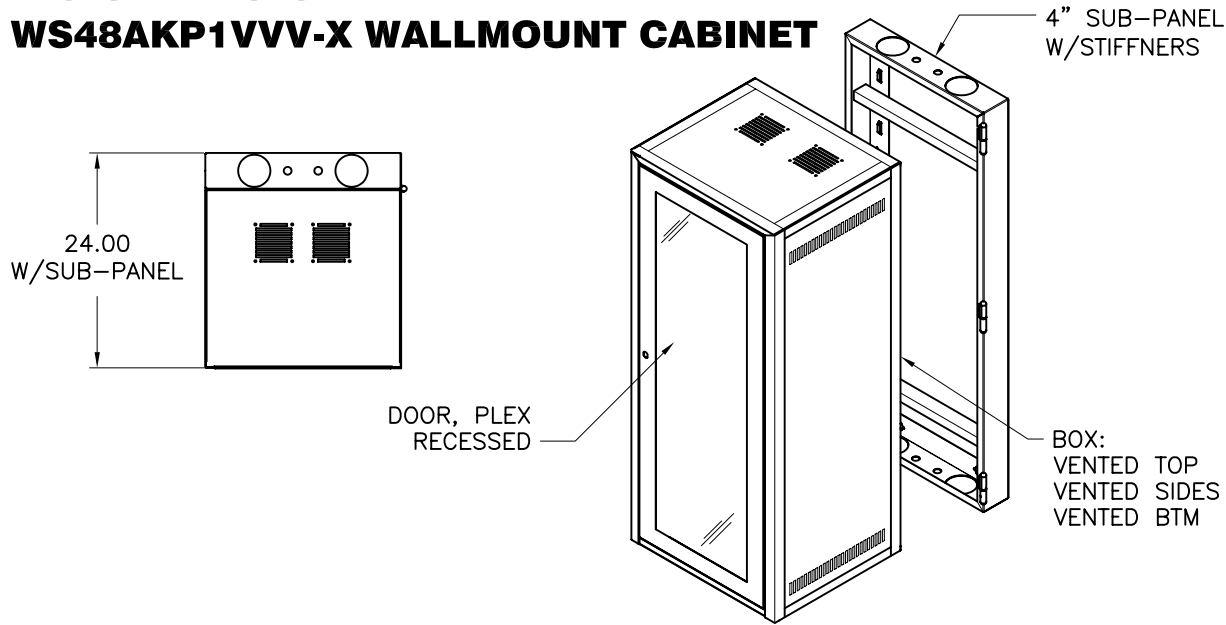

WS SERIES CABINET

WS48AKP1VVV-X WALLMOUNT CABINET

DIMENSIONS FRAME WALLMOUNT
DUAL SWING-OUT
HEIGHT 48.00"
WIDTH 22.00"
DEPTH 24.00"

RAIL TYPE L-TYPE RAILS
10-32 DRILLED AND TAPPED
19" RACKABLE
ADJUSTABLE

SUB-PANEL OPEN BACK
W/CABLE ACCESS K/O'S
HEIGHT 48.00"
WIDTH 22.00"
DEPTH 4.00"

DOOR FRONT DOOR
PLEX RECESSED
HEIGHT 46.00"
WIDTH 20.00"
DEPTH 0.63"

SIDES VENTED

TOP VENTED

BOTTOM VENTED

CAPACITY 300 LBS.