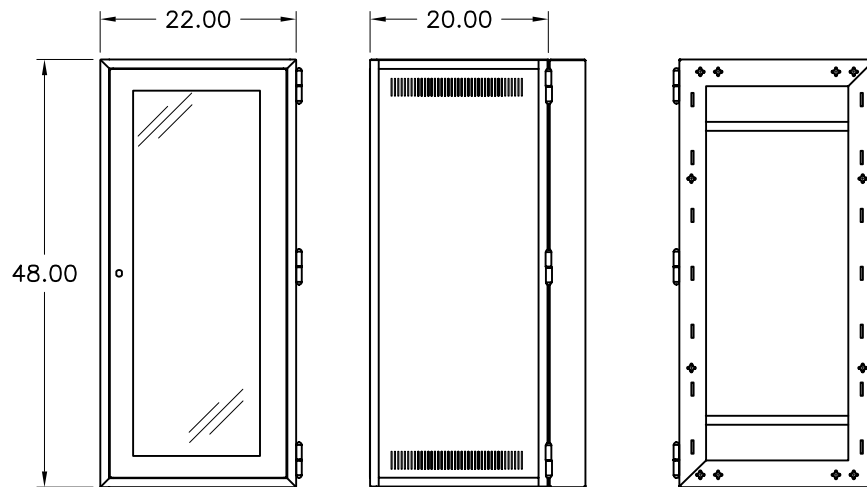

WALLMOUNT, CABINET
48.00 x 22.00 x 24.00
DUAL SWING-OUT

PART NO.
WS48AKP1WW-X
DRAWN BY: CR DATE: 12.07.2004

CHECKED BY: RG
SCALE: N/A
SHEET: 1 OF 1

MATERIAL: N/A
FINISH: POWDER COATED
MAX BEND R=.030, RELIEF=.060 A/R
UNLESS OTHERWISE SPECIFIED